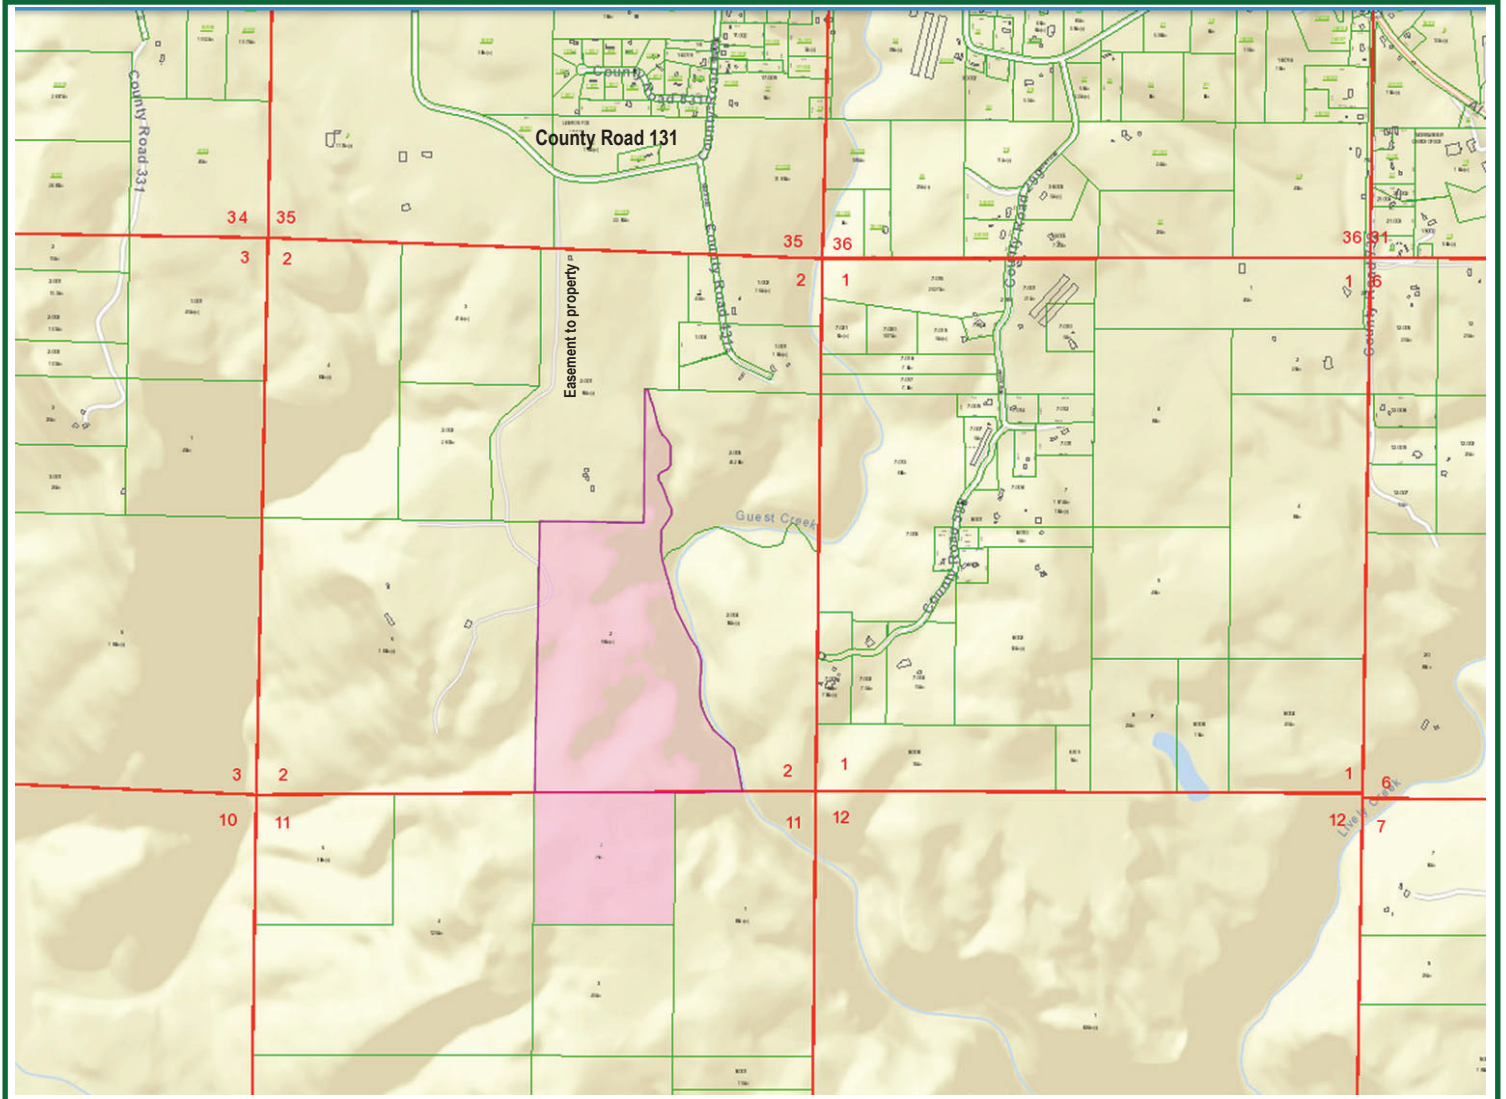

Parcel 15 01 02 0 000 002.000 & 15 01 110000002000
Off County Road 131 · Bryant, Alabama (Jackson County)
2020 Taxes: \$253

Auction Date: Tuesday, August 4th · 7 PM
See more & bid at www.fowlerauction.com

Tax plat for auction purposes only. Measurements may or may not be to scale.